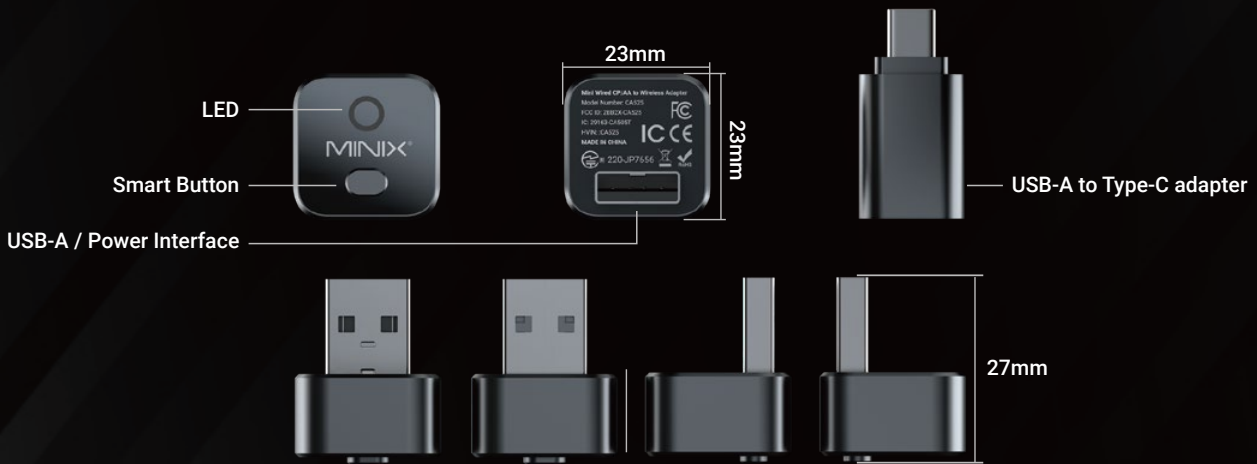

Model Number	CA525
Product Name	Wired CP/AA to Wireless Adapter
Material	Plastic + Metal (Black)
Machine Dimension	23 * 23 * 27 mm
Machine Weight	6.4 g
CPU	V851S Single-core ARM Cortex A7 900MHz
Wi-Fi	Wi-Fi 6 (802.11 a/b/g/n), 2.4GHz + 5GHz
Bluetooth	BT 5.4
Operating Voltage	5V
Power Draw/Thermal	1~1.5w
Latency	Less than 150~200ms
Connectors	USB Type A & C
Works For	Original Car Built-In Wired CarPlay/Android Auto
Attachments	USB Plug Adapter (Type-A to C) x1, Instruction Manual x1
Operating Temperature	-20 ~ 70 °C

How to use:

1. Simply plug the Minix CA525 adapter into your car's headunit system using the USB-A or USB-C port (adapter included).

2. Enable WiFi and Bluetooth on your phone, then search for and pair it with your car's head unit system.

3. In just a few seconds, the connection will be established. Enjoy the effortless, wireless experience.