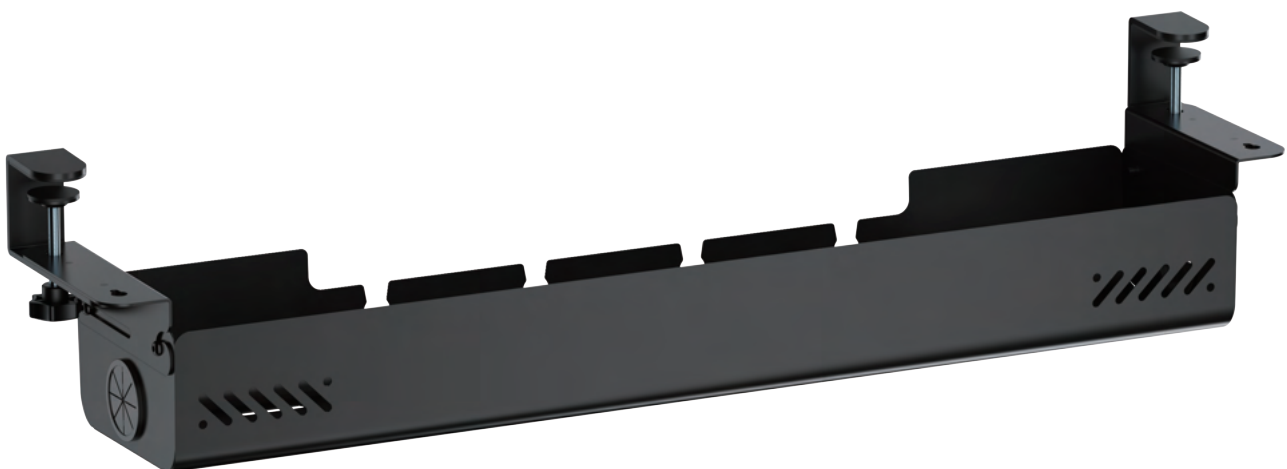

CC11-22-2

## Versatile Under-Desk Cable Management Tray

Increased Productivity with an Organized Workspace.

CC11-22-2  
Clamp-On

**Versatile Under-Desk Cable Management Tray**

Dimensions (mm)

Item No.	CC11-22-2
Dimensions	894×167×190mm (35.2"×6.6"×7.5")
Weight Capacity	5kg (11lbs)
Material	Steel, Plastic, Tpu