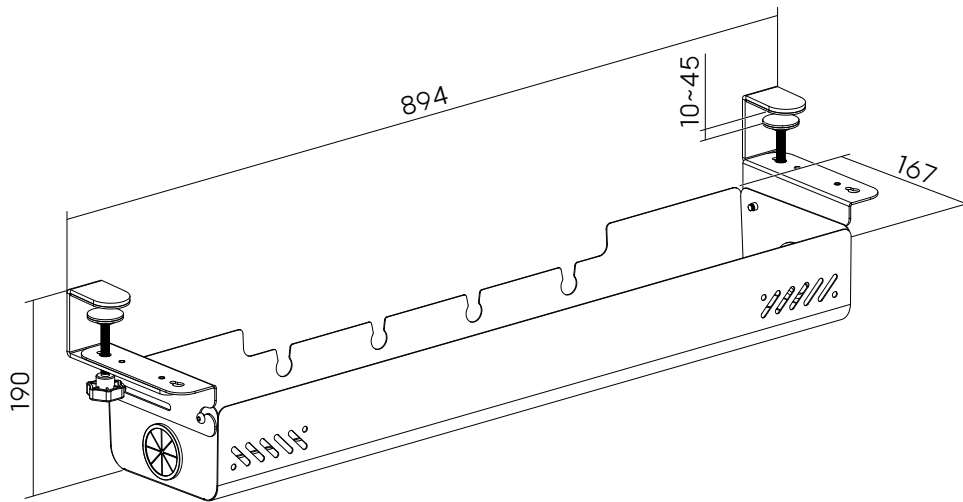

## Versatile Under-Desk Cable Management Tray

Increased Productivity with an Organized Workspace.

CC11-22-2  
Clamp-On

**Versatile Under-Desk Cable Management Tray**

Dimensions (mm)

Item No.	CC11-22-2
Dimensions	894×167×190mm (35.2"×6.6"×7.5")
Weight Capacity	5kg (11lbs)
Material	Steel, Plastic, Tpu