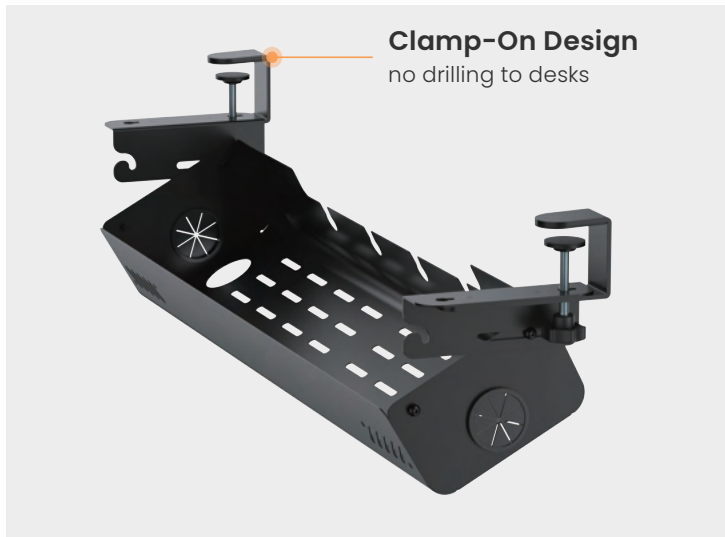

## Versatile Under-Desk Cable Management Tray

Increased Productivity with an Organized Workspace.

CC11-22-2  
Clamp-On

**Versatile Under-Desk Cable Management Tray**

Dimensions (mm)

Item No.	CC11-22-2
Dimensions	894×167×190mm (35.2"×6.6"×7.5")
Weight Capacity	5kg (11lbs)
Material	Steel, Plastic, Tpu