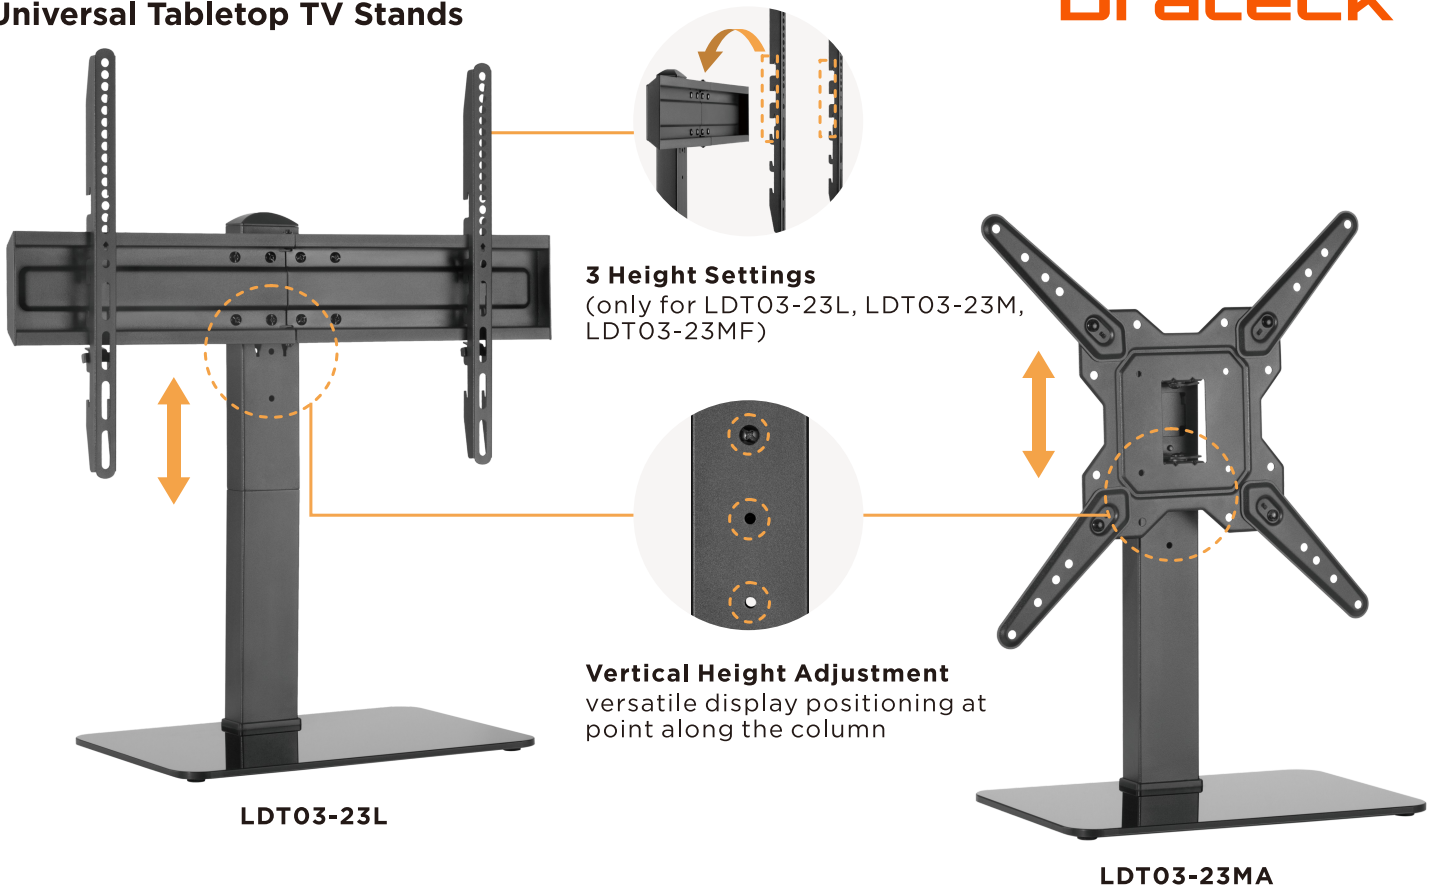

LDT03-23 Series

Universal Tabletop TV Stands

Unlike TV wall mounts which are only mounted to a fixed position, the LDT03-23 Series is easy to be placed almost anywhere in a room so that people can adjust their room layout at will. With a specially designed package, this TV stand is great for reducing shipping and storage costs, especially for e-commerce merchants.

LDT03-23 Series

Universal Tabletop TV Stands

Brateck

+35° ~ -35° Swivel
(except for LDT03-23MF)

Cable Management
for a neat and clean look

Optimized Packaging

for lowest shipping and storage costs -great for e-commerce merchants

LDT03-23M

LDT03-23L

LDT03-23MF

Item No.	LDT03-23M	LDT03-23L	LDT03-23MF
Fit Screen Size	32"-55"	37"-70"	32"-55"
Weight Capacity (per screen)	40kg (88lbs)	40kg (88lbs)	40kg (88lbs)
VESA Compatible	Max.400x400	Max.600x400	Max.400x400
Swivel Range	-35°-+35°	-35°-+35°	/
TV Height Range	260/305/355/405/450mm (10.2"/12"/14"/15.9"/17.7")	360/405/455/505/550mm (14.2"/15.9"/17.9"/19.9"/21.7")	300/345/380/415/460mm (11.8"/13.6"/15"/16.3"/18.1")
Material	Steel, Tempered Glass, Plastic	Steel, Tempered Glass, Plastic	Steel, Tempered Glass, Plastic

LDT03-23S

LDT03-23MA

Item No.	LDT03-23S	LDT03-23MA
Fit Screen Size	23"-43"	23"-55"
Weight Capacity (per screen)	40kg (88lbs)	40kg (88lbs)
VESA Compatible	Max.200x200	Max.400x400
Swivel Range	-35°-+35°	-35°-+35°
TV Height Range	295/345/395mm (11.6"/13.6"/15.6")	295/345/395mm (11.6"/13.6"/15.6")
Material	Steel, Tempered Glass, Plastic	Steel, Tempered Glass, Plastic