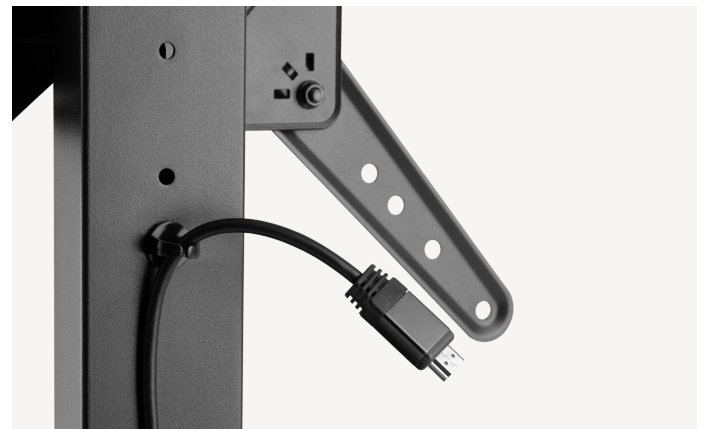

LDT03-23 Series

Universal Tabletop TV Stands

Unlike TV wall mounts which are only mounted to a fixed position, the LDT03-23 Series is easy to be placed almost anywhere in a room so that people can adjust their room layout at will. With a specially designed package, this TV stand is great for reducing shipping and storage costs, especially for e-commerce merchants.

LDT03-23 Series

Universal Tabletop TV Stands

Brateck

+35° ~ -35° Swivel
(except for LDT03-23MF)

Cable Management
for a neat and clean look

Optimized Packaging

for lowest shipping and storage costs -great for e-commerce merchants

LDT03-23M

LDT03-23L

LDT03-23MF

Item No.	LDT03-23M	LDT03-23L	LDT03-23MF
Fit Screen Size	32"-55"	37"-70"	32"-55"
Weight Capacity (per screen)	40kg (88lbs)	40kg (88lbs)	40kg (88lbs)
VESA Compatible	Max.400x400	Max.600x400	Max.400x400
Swivel Range	-35°-+35°	-35°-+35°	/
TV Height Range	260/305/355/405/450mm (10.2"/12"/14"/15.9"/17.7")	360/405/455/505/550mm (14.2"/15.9"/17.9"/19.9"/21.7")	300/345/380/415/460mm (11.8"/13.6"/15"/16.3"/18.1")
Material	Steel, Tempered Glass, Plastic	Steel, Tempered Glass, Plastic	Steel, Tempered Glass, Plastic

LDT03-23S

LDT03-23MA

Item No.	LDT03-23S	LDT03-23MA
Fit Screen Size	23"-43"	23"-55"
Weight Capacity (per screen)	40kg (88lbs)	40kg (88lbs)
VESA Compatible	Max.200x200	Max.400x400
Swivel Range	-35°-+35°	-35°-+35°
TV Height Range	295/345/395mm (11.6"/13.6"/15.6")	295/345/395mm (11.6"/13.6"/15.6")
Material	Steel, Tempered Glass, Plastic	Steel, Tempered Glass, Plastic