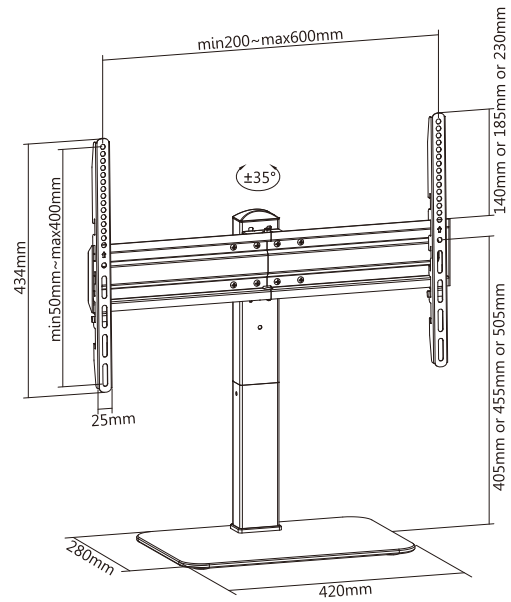

LDT03-23 Series

Universal Tabletop TV Stands

Brateck

+35° ~ -35° Swivel
(except for LDT03-23MF)

Cable Management
for a neat and clean look

Optimized Packaging

for lowest shipping and storage costs -great for e-commerce merchants

LDT03-23M

LDT03-23L

LDT03-23MF

Item No.	LDT03-23M	LDT03-23L	LDT03-23MF
Fit Screen Size	32"-55"	37"-70"	32"-55"
Weight Capacity (per screen)	40kg (88lbs)	40kg (88lbs)	40kg (88lbs)
VESA Compatible	Max.400x400	Max.600x400	Max.400x400
Swivel Range	-35°-+35°	-35°-+35°	/
TV Height Range	260/305/355/405/450mm (10.2"/12"/14"/15.9"/17.7")	360/405/455/505/550mm (14.2"/15.9"/17.9"/19.9"/21.7")	300/345/380/415/460mm (11.8"/13.6"/15"/16.3"/18.1")
Material	Steel, Tempered Glass, Plastic	Steel, Tempered Glass, Plastic	Steel, Tempered Glass, Plastic

LDT03-23S

LDT03-23MA

Item No.	LDT03-23S	LDT03-23MA
Fit Screen Size	23"-43"	23"-55"
Weight Capacity (per screen)	40kg (88lbs)	40kg (88lbs)
VESA Compatible	Max.200x200	Max.400x400
Swivel Range	-35°-+35°	-35°-+35°
TV Height Range	295/345/395mm (11.6"/13.6"/15.6")	295/345/395mm (11.6"/13.6"/15.6")
Material	Steel, Tempered Glass, Plastic	Steel, Tempered Glass, Plastic