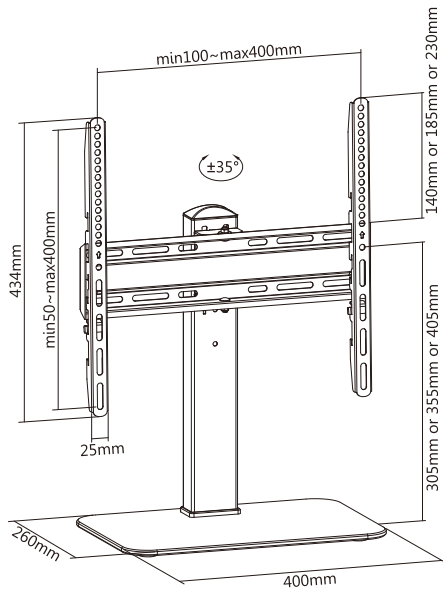

LDT03-23 Series

Universal Tabletop TV Stands

Brateck

+35° ~ -35° Swivel
(except for LDT03-23MF)

Cable Management
for a neat and clean look

Optimized Packaging

for lowest shipping and storage costs -great for e-commerce merchants

LDT03-23M

LDT03-23L

LDT03-23MF

Item No.	LDT03-23M	LDT03-23L	LDT03-23MF
Fit Screen Size	32"-55"	37"-70"	32"-55"
Weight Capacity (per screen)	40kg (88lbs)	40kg (88lbs)	40kg (88lbs)
VESA Compatible	Max.400x400	Max.600x400	Max.400x400
Swivel Range	-35°-+35°	-35°-+35°	/
TV Height Range	260/305/355/405/450mm (10.2"/12"/14"/15.9"/17.7")	360/405/455/505/550mm (14.2"/15.9"/17.9"/19.9"/21.7")	300/345/380/415/460mm (11.8"/13.6"/15"/16.3"/18.1")
Material	Steel, Tempered Glass, Plastic	Steel, Tempered Glass, Plastic	Steel, Tempered Glass, Plastic

LDT03-23S

LDT03-23MA

Item No.	LDT03-23S	LDT03-23MA
Fit Screen Size	23"-43"	23"-55"
Weight Capacity (per screen)	40kg (88lbs)	40kg (88lbs)
VESA Compatible	Max.200x200	Max.400x400
Swivel Range	-35°-+35°	-35°-+35°
TV Height Range	295/345/395mm (11.6"/13.6"/15.6")	295/345/395mm (11.6"/13.6"/15.6")
Material	Steel, Tempered Glass, Plastic	Steel, Tempered Glass, Plastic