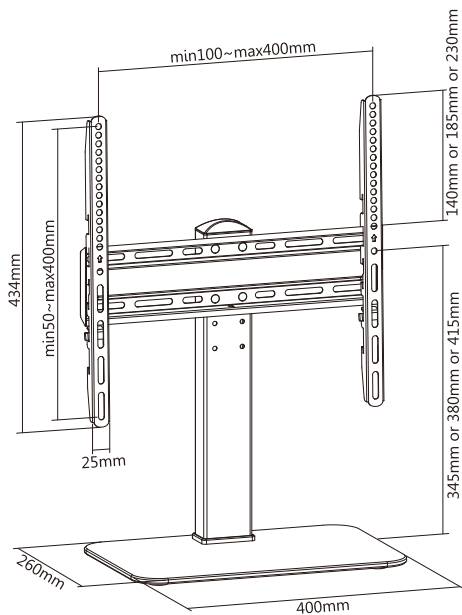

LDT03-23 Series

Universal Tabletop TV Stands

Unlike TV wall mounts which are only mounted to a fixed position, the LDT03-23 Series is easy to be placed almost anywhere in a room so that people can adjust their room layout at will. With a specially designed package, this TV stand is great for reducing shipping and storage costs, especially for e-commerce merchants.

LDT03-23 Series

Universal Tabletop TV Stands

Brateck

+35° ~ -35° Swivel
(except for LDT03-23MF)

Cable Management
for a neat and clean look

Optimized Packaging

for lowest shipping and storage costs -great for e-commerce merchants

LDT03-23M

LDT03-23L

LDT03-23MF

Item No.	LDT03-23M	LDT03-23L	LDT03-23MF
Fit Screen Size	32"-55"	37"-70"	32"-55"
Weight Capacity (per screen)	40kg (88lbs)	40kg (88lbs)	40kg (88lbs)
VESA Compatible	Max.400x400	Max.600x400	Max.400x400
Swivel Range	-35°-+35°	-35°-+35°	/
TV Height Range	260/305/355/405/450mm (10.2"/12"/14"/15.9"/17.7")	360/405/455/505/550mm (14.2"/15.9"/17.9"/19.9"/21.7")	300/345/380/415/460mm (11.8"/13.6"/15"/16.3"/18.1")
Material	Steel, Tempered Glass, Plastic	Steel, Tempered Glass, Plastic	Steel, Tempered Glass, Plastic

LDT03-23S

LDT03-23MA

Item No.	LDT03-23S	LDT03-23MA
Fit Screen Size	23"-43"	23"-55"
Weight Capacity (per screen)	40kg (88lbs)	40kg (88lbs)
VESA Compatible	Max.200x200	Max.400x400
Swivel Range	-35°-+35°	-35°-+35°
TV Height Range	295/345/395mm (11.6"/13.6"/15.6")	295/345/395mm (11.6"/13.6"/15.6")
Material	Steel, Tempered Glass, Plastic	Steel, Tempered Glass, Plastic