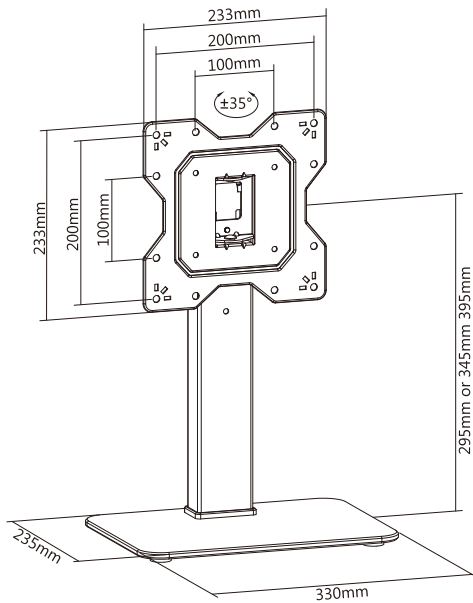

LDT03-23M

LDT03-23L

LDT03-23MF

Item No.	LDT03-23M	LDT03-23L	LDT03-23MF
Fit Screen Size	32"-55"	37"-70"	32"-55"
Weight Capacity (per screen)	40kg (88lbs)	40kg (88lbs)	40kg (88lbs)
VESA Compatible	Max.400x400	Max.600x400	Max.400x400
Swivel Range	-35°-+35°	-35°-+35°	/
TV Height Range	260/305/355/405/450mm (10.2"/12"/14"/15.9"/17.7")	360/405/455/505/550mm (14.2"/15.9"/17.9"/19.9"/21.7")	300/345/380/415/460mm (11.8"/13.6"/15"/16.3"/18.1")
Material	Steel, Tempered Glass, Plastic	Steel, Tempered Glass, Plastic	Steel, Tempered Glass, Plastic

LDT03-23S

LDT03-23MA

Item No.	LDT03-23S	LDT03-23MA
Fit Screen Size	23"-43"	23"-55"
Weight Capacity (per screen)	40kg (88lbs)	40kg (88lbs)
VESA Compatible	Max.200x200	Max.400x400
Swivel Range	-35°-+35°	-35°-+35°
TV Height Range	295/345/395mm (11.6"/13.6"/15.6")	295/345/395mm (11.6"/13.6"/15.6")
Material	Steel, Tempered Glass, Plastic	Steel, Tempered Glass, Plastic