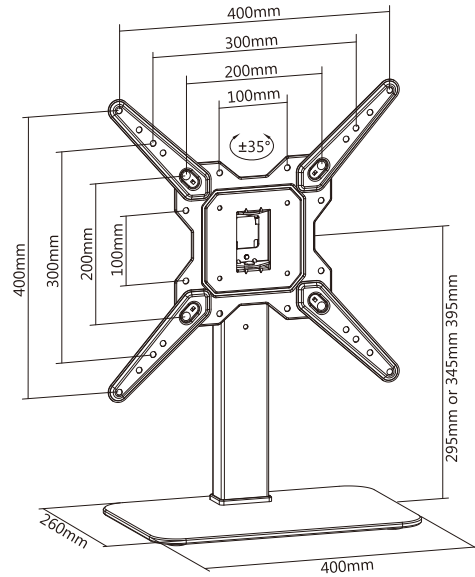

LDT03-23 Series

Universal Tabletop TV Stands

Brateck

+35° ~ -35° Swivel
(except for LDT03-23MF)

Cable Management
for a neat and clean look

Optimized Packaging

for lowest shipping and storage costs -great for e-commerce merchants

LDT03-23M

LDT03-23L

LDT03-23MF

Item No.	LDT03-23M	LDT03-23L	LDT03-23MF
Fit Screen Size	32"-55"	37"-70"	32"-55"
Weight Capacity (per screen)	40kg (88lbs)	40kg (88lbs)	40kg (88lbs)
VESA Compatible	Max.400x400	Max.600x400	Max.400x400
Swivel Range	-35°-+35°	-35°-+35°	/
TV Height Range	260/305/355/405/450mm (10.2"/12"/14"/15.9"/17.7")	360/405/455/505/550mm (14.2"/15.9"/17.9"/19.9"/21.7")	300/345/380/415/460mm (11.8"/13.6"/15"/16.3"/18.1")
Material	Steel, Tempered Glass, Plastic	Steel, Tempered Glass, Plastic	Steel, Tempered Glass, Plastic

LDT03-23S

LDT03-23MA

Item No.	LDT03-23S	LDT03-23MA
Fit Screen Size	23"-43"	23"-55"
Weight Capacity (per screen)	40kg (88lbs)	40kg (88lbs)
VESA Compatible	Max.200x200	Max.400x400
Swivel Range	-35°-+35°	-35°-+35°
TV Height Range	295/345/395mm (11.6"/13.6"/15.6")	295/345/395mm (11.6"/13.6"/15.6")
Material	Steel, Tempered Glass, Plastic	Steel, Tempered Glass, Plastic