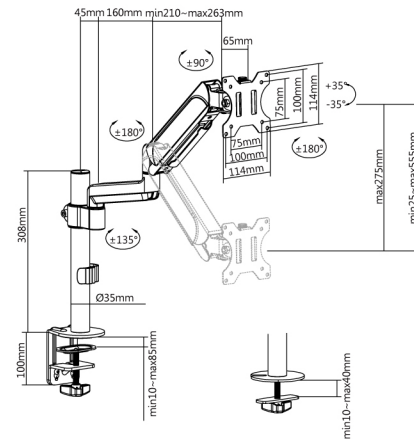

LDT48 Series
**Pole-Mounted Gas Spring
Monitor Arms**

Brateck

Detachable VESA Plate

Built-in Cable Management

◀ **LDT48-C012**
Perfectly Counterbalance

LDT48-C012

LDT48-C024

Item No.	LDT48-C012	LDT48-C024
Fit Screen Size	17"-32"	17"-32"
Weight Capacity (per screen)	1~9kg (2.2lbs~19.8lbs)	1~9kg (2.2lbs~19.8lbs)
VESA Compatible	75x75, 100x100	75x75, 100x100
Tilt Range	+35°~-35°	+35°~-35°
Swivel Range	+90°~-90°	+90°~-90°
Screen Rotation	+180°~-180°	+180°~-180°
Material	Steel, Aluminum, Plastic	Steel, Aluminum, Plastic