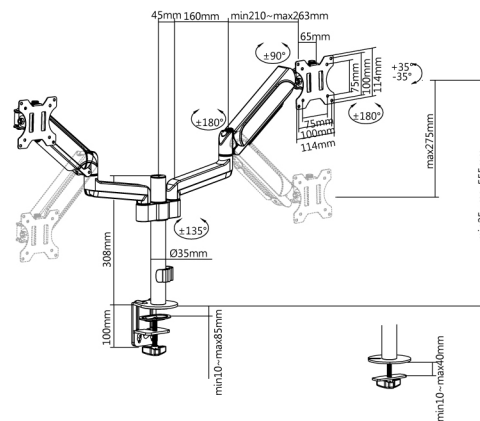

LDT48 Series
**Pole-Mounted Gas Spring
Monitor Arms**

Brateck

Detachable VESA Plate

Built-in Cable Management

◀ **LDT48-C012**
Perfectly Counterbalance

LDT48-C012

LDT48-C024

Item No.	LDT48-C012	LDT48-C024
Fit Screen Size	17"-32"	17"-32"
Weight Capacity (per screen)	1~9kg (2.2lbs~19.8lbs)	1~9kg (2.2lbs~19.8lbs)
VESA Compatible	75x75, 100x100	75x75, 100x100
Tilt Range	+35°~-35°	+35°~-35°
Swivel Range	+90°~-90°	+90°~-90°
Screen Rotation	+180°~-180°	+180°~-180°
Material	Steel, Aluminum, Plastic	Steel, Aluminum, Plastic