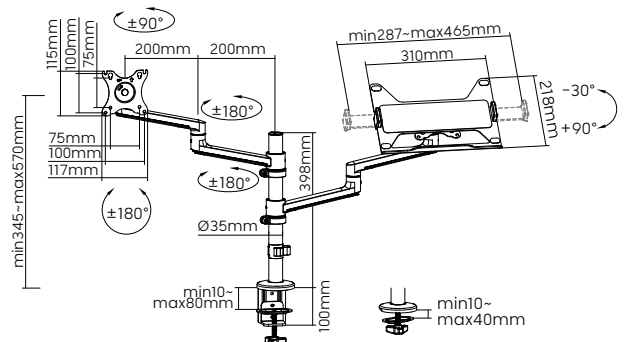

Open Structure
better ventilation for cooler operation

Safety Ledge
keeps the laptop in position

Item No.	LDT72-C024ML
Fit Screen Size	17"-32"
Weight Capacity (monitor)	8kg/17.6lbs
Weight Capacity (laptop)	5kg/11lbs
VESA Compatible	75x75, 100x100
Tilt Range	+90°~-30°
Swivel Range	+90°~-90°
Screen Rotation	+180°~-180°
Material	Aluminum, Steel, Plastic

LDT72 Series

Premium Aluminum Articulating Monitor Arms & Stands

Brateck

For Single Monitor

LDT72-C012

Item No.	LDT72-C012
Fit Screen Size	17"-32"
Weight Capacity	8kg/17.6lbs
VESA Compatible	75x75, 100x100
Tilt Range	+90°~-30°
Swivel Range	+90°~-90°
Screen Rotation	+180°~-180°
Material	Aluminum, Steel, Plastic

LDT72 Series

Premium Aluminum Articulating Monitor Arms & Stands

Brateck

For Dual Monitors

LDT72-C024

LDT72-T024

Item No.	LDT72-C024 / LDT72-T024
Fit Screen Size	17"-32"
Weight Capacity	8kg/17.6lbs
VESA Compatible	75x75, 100x100
Tilt Range	+90°~-30°
Swivel Range	+90°~-90°
Screen Rotation	+180°~-180°
Material	Aluminum, Steel, Plastic

LDT72 Series

Premium Aluminum Articulating Monitor Arms & Stands

Brateck

For Quad Monitors

LDT72-T048

Item No.	LDT72-T048
Fit Screen Size	17"-32"
Weight Capacity	6kg/13.2lbs
VESA Compatible	75x75, 100x100
Tilt Range	+90°~-30°
Swivel Range	+90°~-90°
Screen Rotation	+180°~-180°
Material	Aluminum, Steel, Plastic