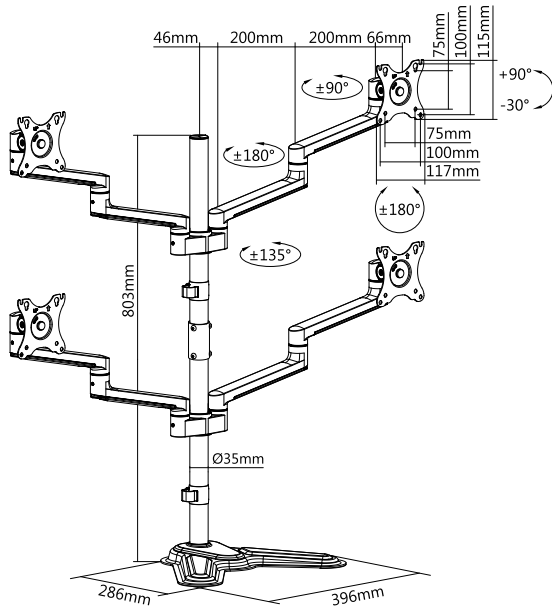

Open Structure
better ventilation for cooler operation

Safety Ledge
keeps the laptop in position

Item No.	LDT72-C024ML
Fit Screen Size	17"-32"
Weight Capacity (monitor)	8kg/17.6lbs
Weight Capacity (laptop)	5kg/11lbs
VESA Compatible	75x75, 100x100
Tilt Range	+90°~-30°
Swivel Range	+90°~-90°
Screen Rotation	+180°~-180°
Material	Aluminum, Steel, Plastic

LDT72 Series

Premium Aluminum Articulating Monitor Arms & Stands

Brateck

For Single Monitor

LDT72-C012

Item No.	LDT72-C012
Fit Screen Size	17"-32"
Weight Capacity	8kg/17.6lbs
VESA Compatible	75x75, 100x100
Tilt Range	+90°~-30°
Swivel Range	+90°~-90°
Screen Rotation	+180°~-180°
Material	Aluminum, Steel, Plastic

LDT72 Series

Premium Aluminum Articulating Monitor Arms & Stands

Brateck

For Dual Monitors

LDT72-C024

LDT72-T024

Item No.	LDT72-C024 / LDT72-T024
Fit Screen Size	17"-32"
Weight Capacity	8kg/17.6lbs
VESA Compatible	75x75, 100x100
Tilt Range	+90°~-30°
Swivel Range	+90°~-90°
Screen Rotation	+180°~-180°
Material	Aluminum, Steel, Plastic

LDT72 Series

Premium Aluminum Articulating Monitor Arms & Stands

Brateck

For Quad Monitors

LDT72-T048

Item No.	LDT72-T048
Fit Screen Size	17"-32"
Weight Capacity	6kg/13.2lbs
VESA Compatible	75x75, 100x100
Tilt Range	+90°~-30°
Swivel Range	+90°~-90°
Screen Rotation	+180°~-180°
Material	Aluminum, Steel, Plastic