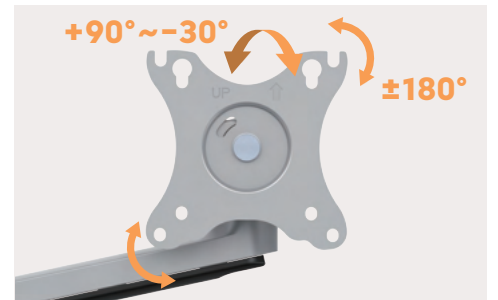

Brateck

LDT72 Series

Premium Aluminum Articulating Monitor Arms & Stands

Exceptionally designed for premium workplace scenarios.

LDT72 Series

Premium Aluminum Articulating Monitor Arms & Stands

Brateck

VESA Plate with Keyhole Slots
provide quick monitor installation

Brateck

For Single Monitor and Laptop

Compatible VESA Plate

75x75 VESA plate fits most monitors arms

Non-Slip Silicone Pads
prevent the laptop from scratches

Strong Adjustable Claws
firmly hold different sized laptops

Open Structure
better ventilation for cooler operation

Safety Ledge
keeps the laptop in position

Item No.	LDT72-C024ML
Fit Screen Size	17"-32"
Weight Capacity (monitor)	8kg/17.6lbs
Weight Capacity (laptop)	5kg/11lbs
VESA Compatible	75x75, 100x100
Tilt Range	+90°~-30°
Swivel Range	+90°~-90°
Screen Rotation	+180°~-180°
Material	Aluminum, Steel, Plastic

LDT72 Series

Premium Aluminum Articulating Monitor Arms & Stands

Brateck

For Single Monitor

LDT72-C012

Item No.	LDT72-C012
Fit Screen Size	17"-32"
Weight Capacity	8kg/17.6lbs
VESA Compatible	75x75, 100x100
Tilt Range	+90°~-30°
Swivel Range	+90°~-90°
Screen Rotation	+180°~-180°
Material	Aluminum, Steel, Plastic