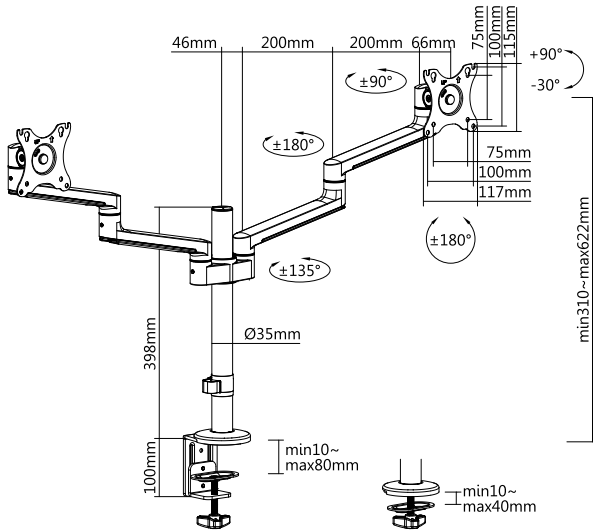

Open Structure
better ventilation for cooler operation

Safety Ledge
keeps the laptop in position

Item No.	LDT72-C024ML
Fit Screen Size	17"-32"
Weight Capacity (monitor)	8kg/17.6lbs
Weight Capacity (laptop)	5kg/11lbs
VESA Compatible	75x75, 100x100
Tilt Range	+90°~-30°
Swivel Range	+90°~-90°
Screen Rotation	+180°~-180°
Material	Aluminum, Steel, Plastic

LDT72 Series

Premium Aluminum Articulating Monitor Arms & Stands

Brateck

For Single Monitor

LDT72-C012

Item No.	LDT72-C012
Fit Screen Size	17"-32"
Weight Capacity	8kg/17.6lbs
VESA Compatible	75x75, 100x100
Tilt Range	+90°~-30°
Swivel Range	+90°~-90°
Screen Rotation	+180°~-180°
Material	Aluminum, Steel, Plastic

LDT72 Series

Premium Aluminum Articulating Monitor Arms & Stands

Brateck

For Dual Monitors

LDT72-C024

LDT72-T024

Item No.	LDT72-C024 / LDT72-T024
Fit Screen Size	17"-32"
Weight Capacity	8kg/17.6lbs
VESA Compatible	75x75, 100x100
Tilt Range	+90°~-30°
Swivel Range	+90°~-90°
Screen Rotation	+180°~-180°
Material	Aluminum, Steel, Plastic

LDT72 Series

Premium Aluminum Articulating Monitor Arms & Stands

Brateck

For Quad Monitors

LDT72-T048

Item No.	LDT72-T048
Fit Screen Size	17"-32"
Weight Capacity	6kg/13.2lbs
VESA Compatible	75x75, 100x100
Tilt Range	+90°~-30°
Swivel Range	+90°~-90°
Screen Rotation	+180°~-180°
Material	Aluminum, Steel, Plastic