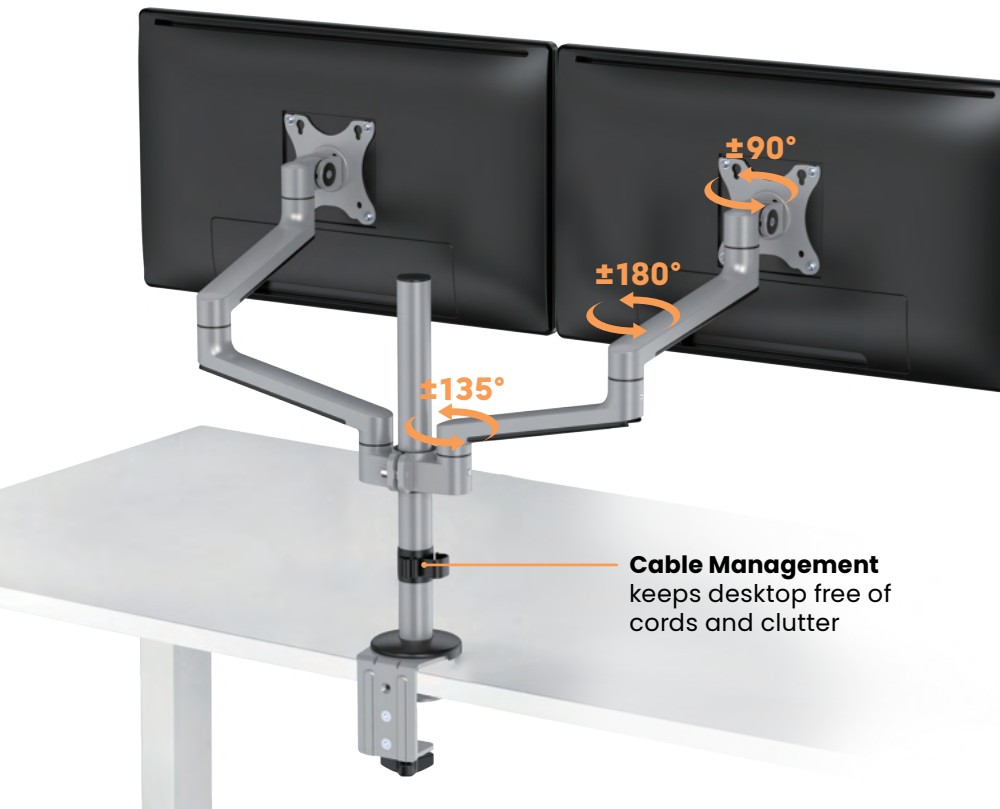

Brateck

LDT72 Series

Premium Aluminum Articulating Monitor Arms & Stands

Exceptionally designed for premium workplace scenarios.

LDT72 Series

Premium Aluminum Articulating Monitor Arms & Stands

Brateck

VESA Plate with Keyhole Slots
provide quick monitor installation

Brateck

For Single Monitor and Laptop

Compatible VESA Plate

75x75 VESA plate fits most monitors arms

Non-Slip Silicone Pads
prevent the laptop from scratches

Strong Adjustable Claws
firmly hold different sized laptops

Open Structure
better ventilation for cooler operation

Safety Ledge
keeps the laptop in position

Item No.	LDT72-C024ML
Fit Screen Size	17"-32"
Weight Capacity (monitor)	8kg/17.6lbs
Weight Capacity (laptop)	5kg/11lbs
VESA Compatible	75x75, 100x100
Tilt Range	+90°~-30°
Swivel Range	+90°~-90°
Screen Rotation	+180°~-180°
Material	Aluminum, Steel, Plastic

LDT72 Series

Premium Aluminum Articulating Monitor Arms & Stands

Brateck

For Single Monitor

LDT72-C012

Item No.	LDT72-C012
Fit Screen Size	17"-32"
Weight Capacity	8kg/17.6lbs
VESA Compatible	75x75, 100x100
Tilt Range	+90°~-30°
Swivel Range	+90°~-90°
Screen Rotation	+180°~-180°
Material	Aluminum, Steel, Plastic