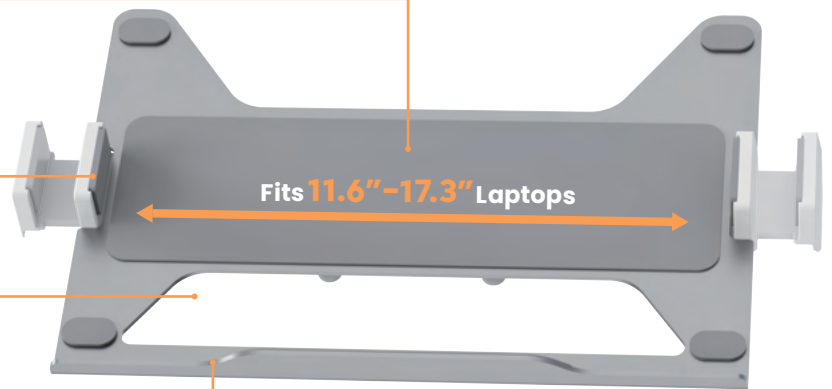

Brateck

For Single Monitor and Laptop

Compatible VESA Plate

75x75 VESA plate fits most monitors arms

Non-Slip Silicone Pads
prevent the laptop from scratches

Strong Adjustable Claws
firmly hold different sized laptops

Open Structure
better ventilation for cooler operation

Safety Ledge
keeps the laptop in position

Item No.	LDT72-C024ML
Fit Screen Size	17"-32"
Weight Capacity (monitor)	8kg/17.6lbs
Weight Capacity (laptop)	5kg/11lbs
VESA Compatible	75x75, 100x100
Tilt Range	+90°~-30°
Swivel Range	+90°~-90°
Screen Rotation	+180°~-180°
Material	Aluminum, Steel, Plastic

LDT72 Series

Premium Aluminum Articulating Monitor Arms & Stands

Brateck

For Single Monitor

LDT72-C012

Item No.	LDT72-C012
Fit Screen Size	17"-32"
Weight Capacity	8kg/17.6lbs
VESA Compatible	75x75, 100x100
Tilt Range	+90°~-30°
Swivel Range	+90°~-90°
Screen Rotation	+180°~-180°
Material	Aluminum, Steel, Plastic

LDT72 Series

Premium Aluminum Articulating Monitor Arms & Stands

Brateck

For Dual Monitors

LDT72-C024

LDT72-T024

Item No.	LDT72-C024 / LDT72-T024
Fit Screen Size	17"-32"
Weight Capacity	8kg/17.6lbs
VESA Compatible	75x75, 100x100
Tilt Range	+90°~-30°
Swivel Range	+90°~-90°
Screen Rotation	+180°~-180°
Material	Aluminum, Steel, Plastic