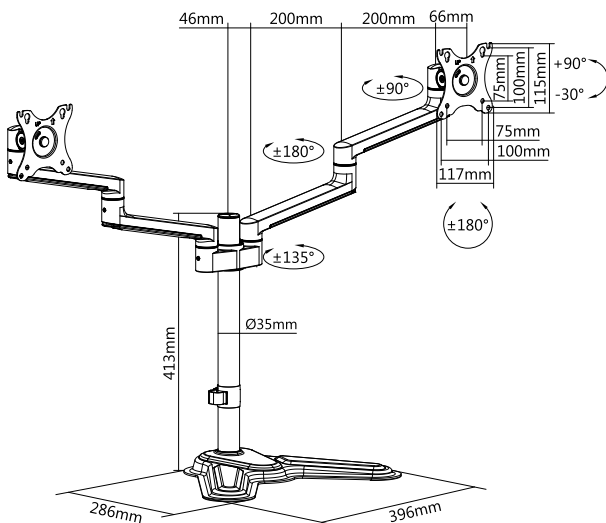

Open Structure
better ventilation for cooler operation

Safety Ledge
keeps the laptop in position

Item No.	LDT72-C024ML
Fit Screen Size	17"-32"
Weight Capacity (monitor)	8kg/17.6lbs
Weight Capacity (laptop)	5kg/11lbs
VESA Compatible	75x75, 100x100
Tilt Range	+90°~-30°
Swivel Range	+90°~-90°
Screen Rotation	+180°~-180°
Material	Aluminum, Steel, Plastic

LDT72 Series

Premium Aluminum Articulating Monitor Arms & Stands

Brateck

For Single Monitor

LDT72-C012

Item No.	LDT72-C012
Fit Screen Size	17"-32"
Weight Capacity	8kg/17.6lbs
VESA Compatible	75x75, 100x100
Tilt Range	+90°~-30°
Swivel Range	+90°~-90°
Screen Rotation	+180°~-180°
Material	Aluminum, Steel, Plastic

LDT72 Series

Premium Aluminum Articulating Monitor Arms & Stands

Brateck

For Dual Monitors

LDT72-C024

LDT72-T024

Item No.	LDT72-C024 / LDT72-T024
Fit Screen Size	17"-32"
Weight Capacity	8kg/17.6lbs
VESA Compatible	75x75, 100x100
Tilt Range	+90°~-30°
Swivel Range	+90°~-90°
Screen Rotation	+180°~-180°
Material	Aluminum, Steel, Plastic

LDT72 Series

Premium Aluminum Articulating Monitor Arms & Stands

Brateck

For Quad Monitors

LDT72-T048

Item No.	LDT72-T048
Fit Screen Size	17"-32"
Weight Capacity	6kg/13.2lbs
VESA Compatible	75x75, 100x100
Tilt Range	+90°~-30°
Swivel Range	+90°~-90°
Screen Rotation	+180°~-180°
Material	Aluminum, Steel, Plastic