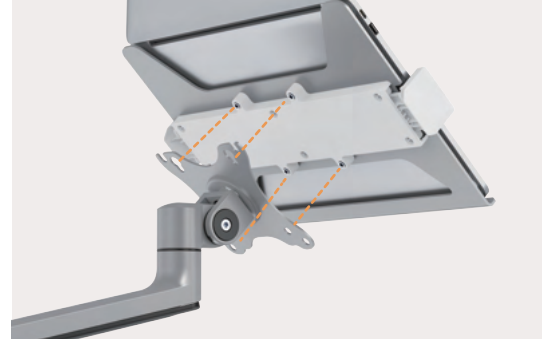

Seamless side-by-side viewing
for dual and quad monitor arms

Multiple Mounting Options for different user needs

Clamp / Grommet Base

Freestanding Base

LDT72-C024ML

Premium Aluminum Monitor Arm with Laptop Tray

Brateck

For Single Monitor and Laptop

Compatible VESA Plate

75x75 VESA plate fits most monitors arms

Non-Slip Silicone Pads
prevent the laptop from scratches

Strong Adjustable Claws
firmly hold different sized laptops

Open Structure
better ventilation for cooler operation

Safety Ledge
keeps the laptop in position

Item No.	LDT72-C024ML
Fit Screen Size	17"-32"
Weight Capacity (monitor)	8kg/17.6lbs
Weight Capacity (laptop)	5kg/11lbs
VESA Compatible	75x75, 100x100
Tilt Range	+90°~-30°
Swivel Range	+90°~-90°
Screen Rotation	+180°~-180°
Material	Aluminum, Steel, Plastic

LDT72 Series

Premium Aluminum Articulating Monitor Arms & Stands

Brateck

For Single Monitor

LDT72-C012

Item No.	LDT72-C012
Fit Screen Size	17"-32"
Weight Capacity	8kg/17.6lbs
VESA Compatible	75x75, 100x100
Tilt Range	+90°~-30°
Swivel Range	+90°~-90°
Screen Rotation	+180°~-180°
Material	Aluminum, Steel, Plastic