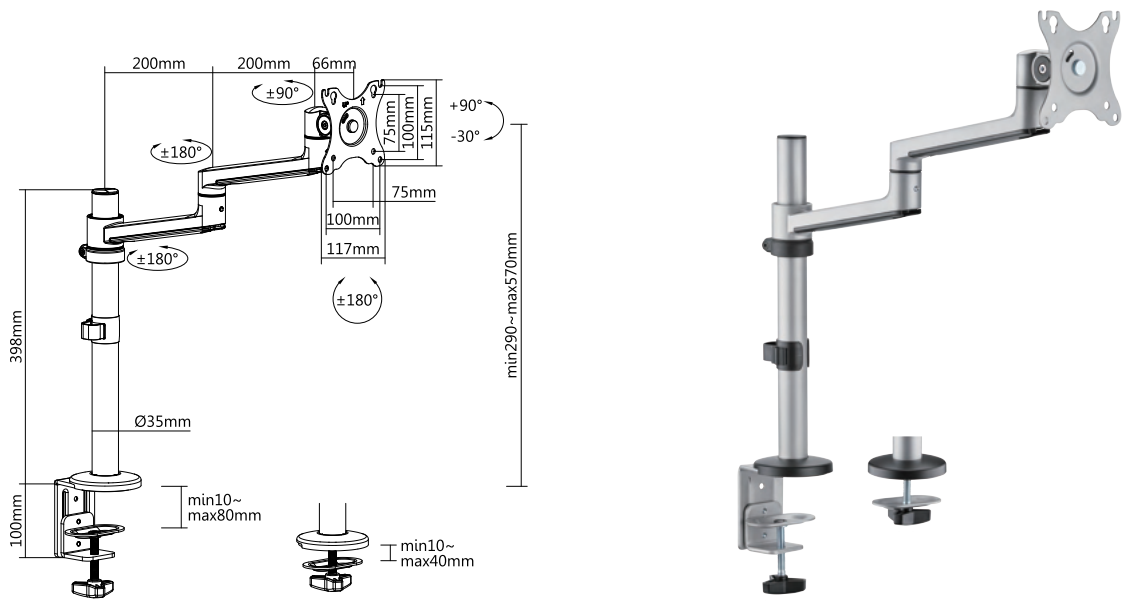

Open Structure
better ventilation for cooler operation

Safety Ledge
keeps the laptop in position

Item No.	LDT72-C024ML
Fit Screen Size	17"-32"
Weight Capacity (monitor)	8kg/17.6lbs
Weight Capacity (laptop)	5kg/11lbs
VESA Compatible	75x75, 100x100
Tilt Range	+90°~-30°
Swivel Range	+90°~-90°
Screen Rotation	+180°~-180°
Material	Aluminum, Steel, Plastic

LDT72 Series

Premium Aluminum Articulating Monitor Arms & Stands

Brateck

For Single Monitor

LDT72-C012

Item No.	LDT72-C012
Fit Screen Size	17"-32"
Weight Capacity	8kg/17.6lbs
VESA Compatible	75x75, 100x100
Tilt Range	+90°~-30°
Swivel Range	+90°~-90°
Screen Rotation	+180°~-180°
Material	Aluminum, Steel, Plastic

LDT72 Series

Premium Aluminum Articulating Monitor Arms & Stands

Brateck

For Dual Monitors

LDT72-C024

LDT72-T024

Item No.	LDT72-C024 / LDT72-T024
Fit Screen Size	17"-32"
Weight Capacity	8kg/17.6lbs
VESA Compatible	75x75, 100x100
Tilt Range	+90°~-30°
Swivel Range	+90°~-90°
Screen Rotation	+180°~-180°
Material	Aluminum, Steel, Plastic

LDT72 Series

Premium Aluminum Articulating Monitor Arms & Stands

Brateck

For Quad Monitors

LDT72-T048

Item No.	LDT72-T048
Fit Screen Size	17"-32"
Weight Capacity	6kg/13.2lbs
VESA Compatible	75x75, 100x100
Tilt Range	+90°~-30°
Swivel Range	+90°~-90°
Screen Rotation	+180°~-180°
Material	Aluminum, Steel, Plastic