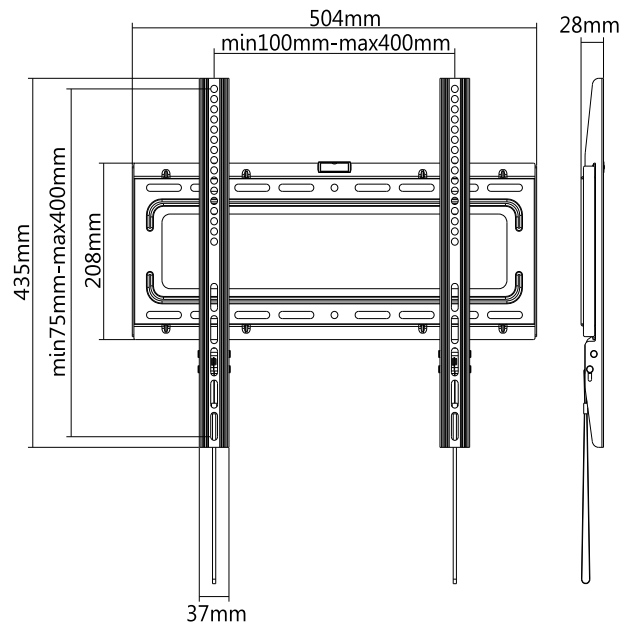

**Economy Heavy-duty**

**Fixed & Tilt LCD LED Wall Mount**

**LP46-44F**

MOST  
**32"-55"**  
MAX.VESA 400x400

RATED  
**40kg/88lbs**

200x200 400x200  
300x300 400x400