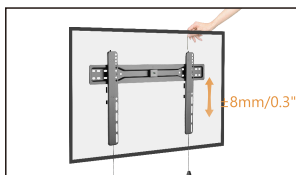

Profile to Wall

18mm/0.71"

Ultra-Slim TV Wall Mounts

Thinner but Stronger Closer and Easier!

Fine-Tuning Level Adjustment
allows for easy post-installation positioning.

Smooth Lateral Shift
slides L/R to solve off-center studs for perfect TV placement.

Quick-Release Spring Lock
locks and releases the TV in a snap.

LP57-46F

Screen Size
37" - 70"

VESA Compatible
200x200 300x200 300x300
400x200 400x300 400x400
600x400

Profile to Wall
18mm/0.71"

Four Times
Strength Tested

Screen Level
Adjustment

Weight Capacity
35kg/77lbs