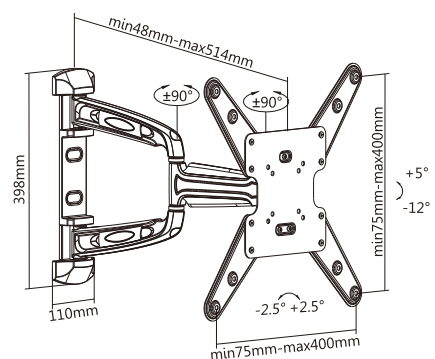

Chic Aluminum LED LCD TV Wall Mounts

LPA31-443A

MOST **23"-55"** MAX.VESA 400x400
35kg/77lbs 48-514mm
VESA Compatible 75x75, 100x100, 200x100, 200x200, 300x300, 400x200, 400x400

Features:

1. +5°~-12° Effortless Tilt; 180° Swiveling
2. Built-in Screen Level Adjustment
3. Decorative Plastic Covers
4. Integrated Cable Management