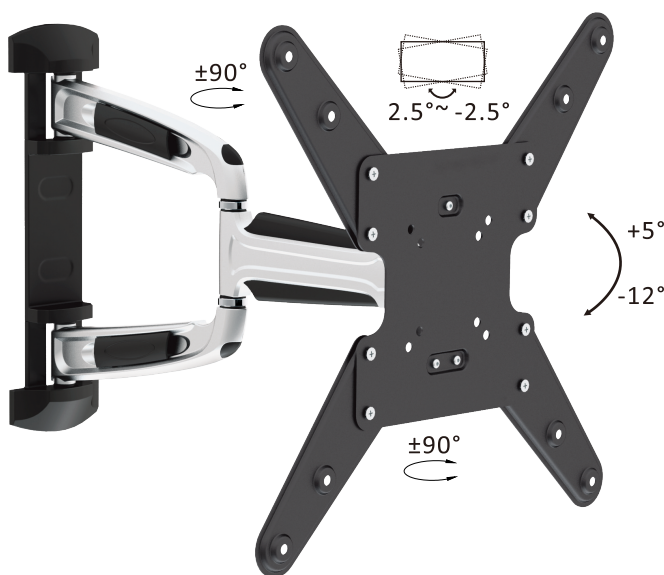

Chic Aluminum LED LCD TV Wall Mounts

LPA31-443A

MOST **23"-55"** MAX.VESA 400x400
35kg/77lbs 48-514mm
VESA Compatible 75x75, 100x100, 200x100, 200x200, 300x300, 400x200, 400x400

Features:

1. +5°~-12° Effortless Tilt; 180° Swiveling
2. Built-in Screen Level Adjustment
3. Decorative Plastic Covers
4. Integrated Cable Management