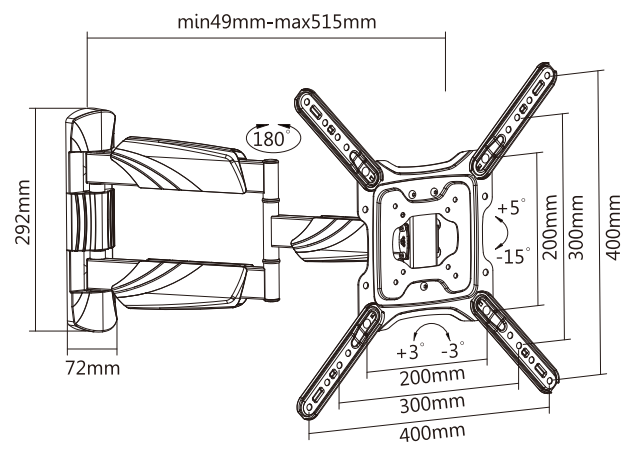

## Elegant Full-motion

TV Wall Mounts

For most **23"-70"** LED, LCD Flat Panel TVs

**LPA50-443**

MOST  
**23"-55"**  
MAX.VESA 400x400

RATED  
**35kg/77lbs**

HEIGHT  
49-515mm

VESA Compatible  
75x75 100x100 200x100 200x200 300x200  
400x200 300x300 400x300 400x400