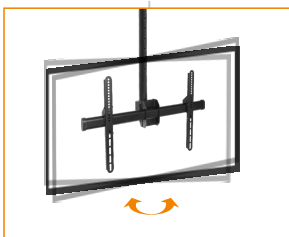

Telescopic Full-motion TV Ceiling Mounts

For most 37"-70" LED, LCD flat panel TVs

Brateck

PLB-CE946-01L

Internal cable management conceals unsightly cables for a clean look

Ceiling plate can be adjusted $\pm 60^{\circ}$ for use with flat or sloping ceiling

Extendable column allows height adjustment for different needs

360° swivel allows fast and easy viewing angle adjustment

Preset leveling adjustments ensures perfect positioning after hanging

Freely tilt down provides maximum visibility