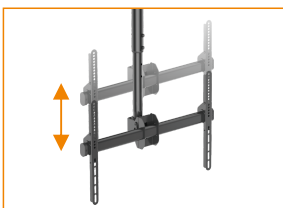

Telescopic Full-motion TV Ceiling Mounts

For most 37"-70" LED, LCD flat panel TVs

Brateck

PLB-CE946-01L

Internal cable management conceals unsightly cables for a clean look

Ceiling plate can be adjusted $\pm 60^{\circ}$ for use with flat or sloping ceiling

Extendable column allows height adjustment for different needs

360° swivel allows fast and easy viewing angle adjustment

Preset leveling adjustments ensures perfect positioning after hanging

Freely tilt down provides maximum visibility