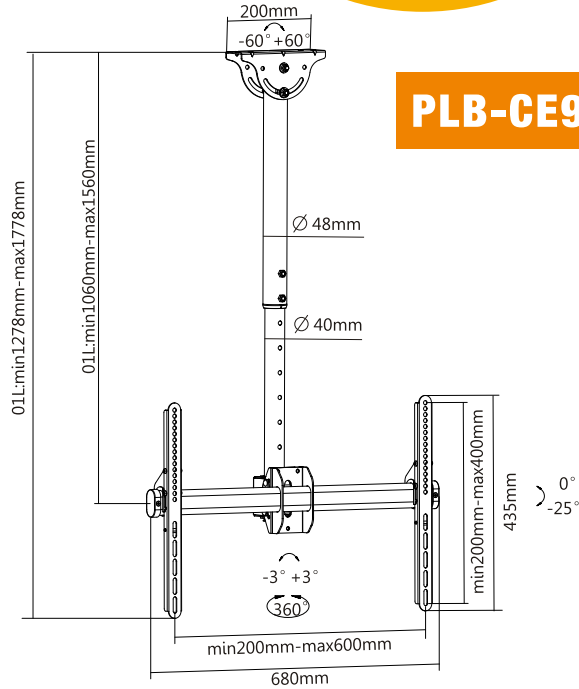

Telescopic Full-motion TV Ceiling Mounts

For most 37"-70" LED, LCD flat panel TVs

Brateck

PLB-CE946-01L

Internal cable management conceals unsightly cables for a clean look

Ceiling plate can be adjusted $\pm 60^{\circ}$ for use with flat or sloping ceiling

Extendable column allows height adjustment for different needs

360° swivel allows fast and easy viewing angle adjustment

Preset leveling adjustments ensures perfect positioning after hanging

Freely tilt down provides maximum visibility