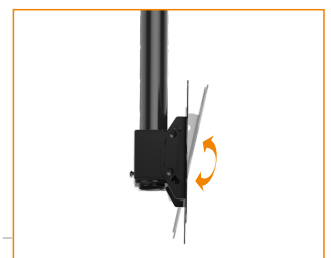

Telescopic Full-motion TV Ceiling Mounts

For most 37"-70" LED, LCD flat panel TVs

Brateck

PLB-CE946-01L

Internal cable management conceals unsightly cables for a clean look

Ceiling plate can be adjusted $\pm 60^{\circ}$ for use with flat or sloping ceiling

Extendable column allows height adjustment for different needs

360° swivel allows fast and easy viewing angle adjustment

Preset leveling adjustments ensures perfect positioning after hanging

Freely tilt down provides maximum visibility