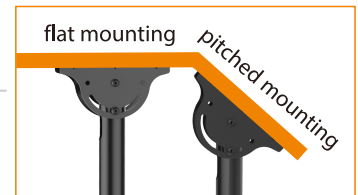

Telescopic Full-motion TV Ceiling Mounts

For most 37"-70" LED, LCD flat panel TVs

Brateck

PLB-CE946-01L

Internal cable management conceals unsightly cables for a clean look

Ceiling plate can be adjusted $\pm 60^{\circ}$ for use with flat or sloping ceiling

Extendable column allows height adjustment for different needs

360° swivel allows fast and easy viewing angle adjustment

Preset leveling adjustments ensures perfect positioning after hanging

Freely tilt down provides maximum visibility