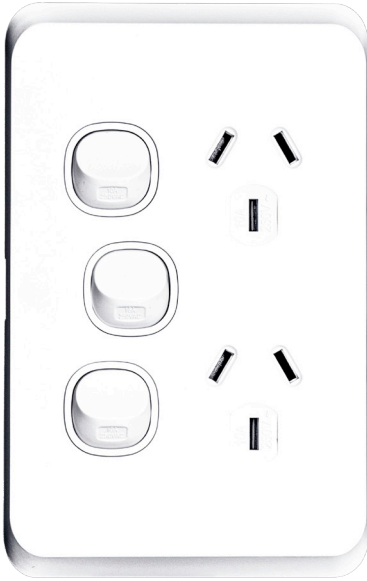

Quick Overview

SLEEK Power point, Double, 10A with Extra 16A Switch. Vertical & Horizontal

Features

SLEEK Series Power Points

- Complies with Australian and New Zealand standards
- Moulded in flame resistant polycarbonate
- UV stabilised
- Matte white
- Fade resistant
- Individually packaged and barcoded
- Easily identifiable part numbers
- Removable cover

Details

Part No.	TSEGPO2XSLV (Vertical)	TSEGPO2XSL (Horizontal)
Brand	TRADESAVE	
Pack Quantity	10	
Unit Of Measure	EA	
Hazardous Chemical	N	