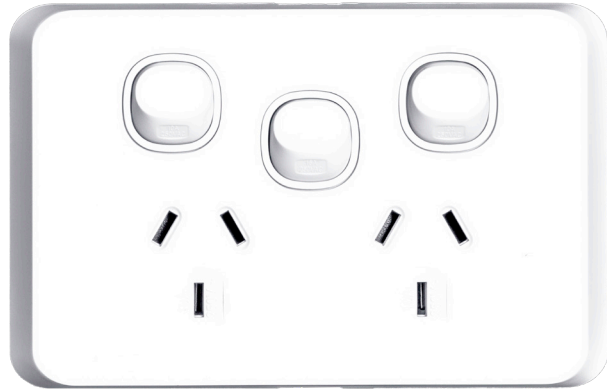

Quick Overview

SLEEK Power point, Double, 10A with Extra 16A Switch. Vertical & Horizontal

Features

SLEEK Series Power Points

- Complies with Australian and New Zealand standards
- Moulded in flame resistant polycarbonate
- UV stabilised
- Matte white
- Fade resistant
- Individually packaged and barcoded
- Easily identifiable part numbers
- Removable cover

Details

Part No.	TSEGPO2XSLV (Vertical)	TSEGPO2XSL (Horizontal)
Brand	TRADESAVE	
Pack Quantity	10	
Unit Of Measure	EA	
Hazardous Chemical	N	