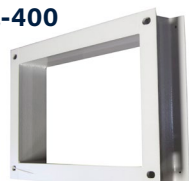

ALSO AVAILABLE:

RODWPL-400

Floor Mount Plinth for 400mm Deep Outdoor Wall Mount Cabinet.